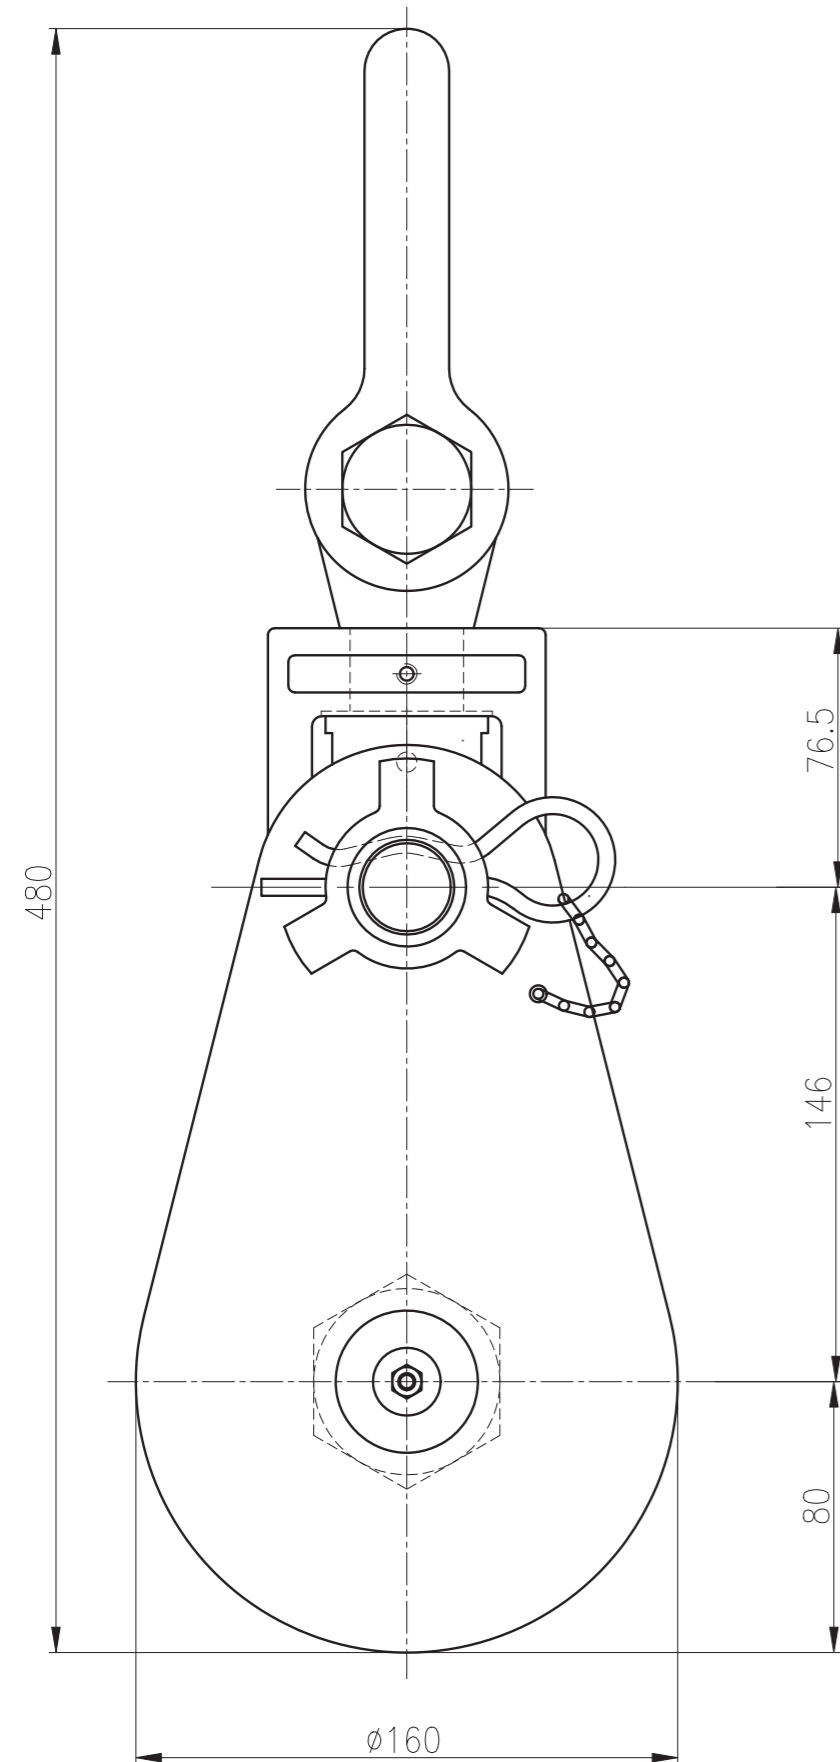

Snatch Block with Shackle Head

Code: 140104

WLL: 4t

Snatch Block with Hook Head

Code: 140504

WLL: 4t

Snatch Block with Hook Head

Code: 140106

WLL: 6t

Snatch Block with Hook Head

Code: 140108

WLL: 8t

Snatch Block with Shackle Head

Code: 140110

WLL: 10t

Snatch Block with Shackle Head

Code: 140112

WLL: 12t

Snatch Block with Shackle Head

Code: 140115

WLL: 15t

Snatch Block with Shackle Head

Code: 140122

WLL: 22t

Snatch Block with Shackle Head

Code: 140130

WLL: 30t

Snatch Block with Hook Head

Code: 140150

WLL: 50t