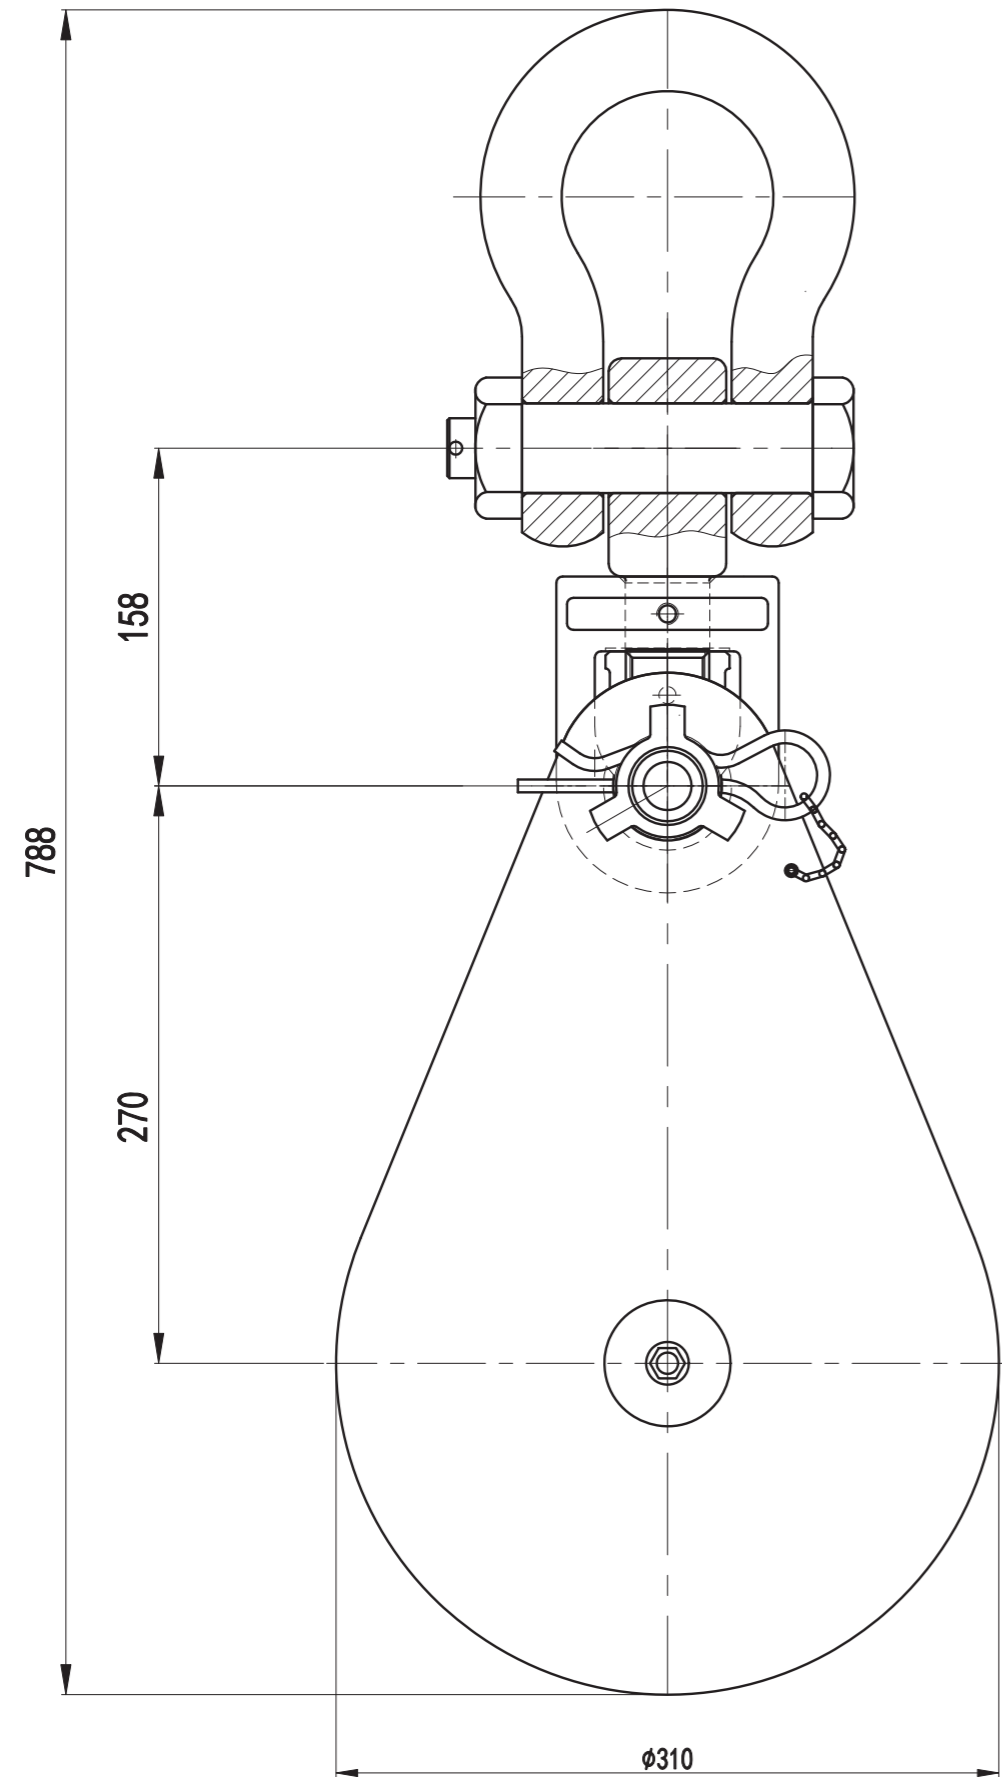

Snatch Block with Shackle Head

Code: 140104

WLL: 4t

Snatch Block with Hook Head

Code: 140504

WLL: 4t

Snatch Block with Hook Head

Code: 140106

WLL: 6t

Snatch Block with Hook Head

Code: 140108

WLL: 8t

Snatch Block with Shackle Head

Code: 140110

WLL: 10t

Snatch Block with Shackle Head

Code: 140112

WLL: 12t

Snatch Block with Shackle Head

Code: 140115

WLL: 15t

Snatch Block with Shackle Head

Code: 140122

WLL: 22t

Snatch Block with Shackle Head

Code: 140130

WLL: 30t

Snatch Block with Hook Head

Code: 140150

WLL: 50t