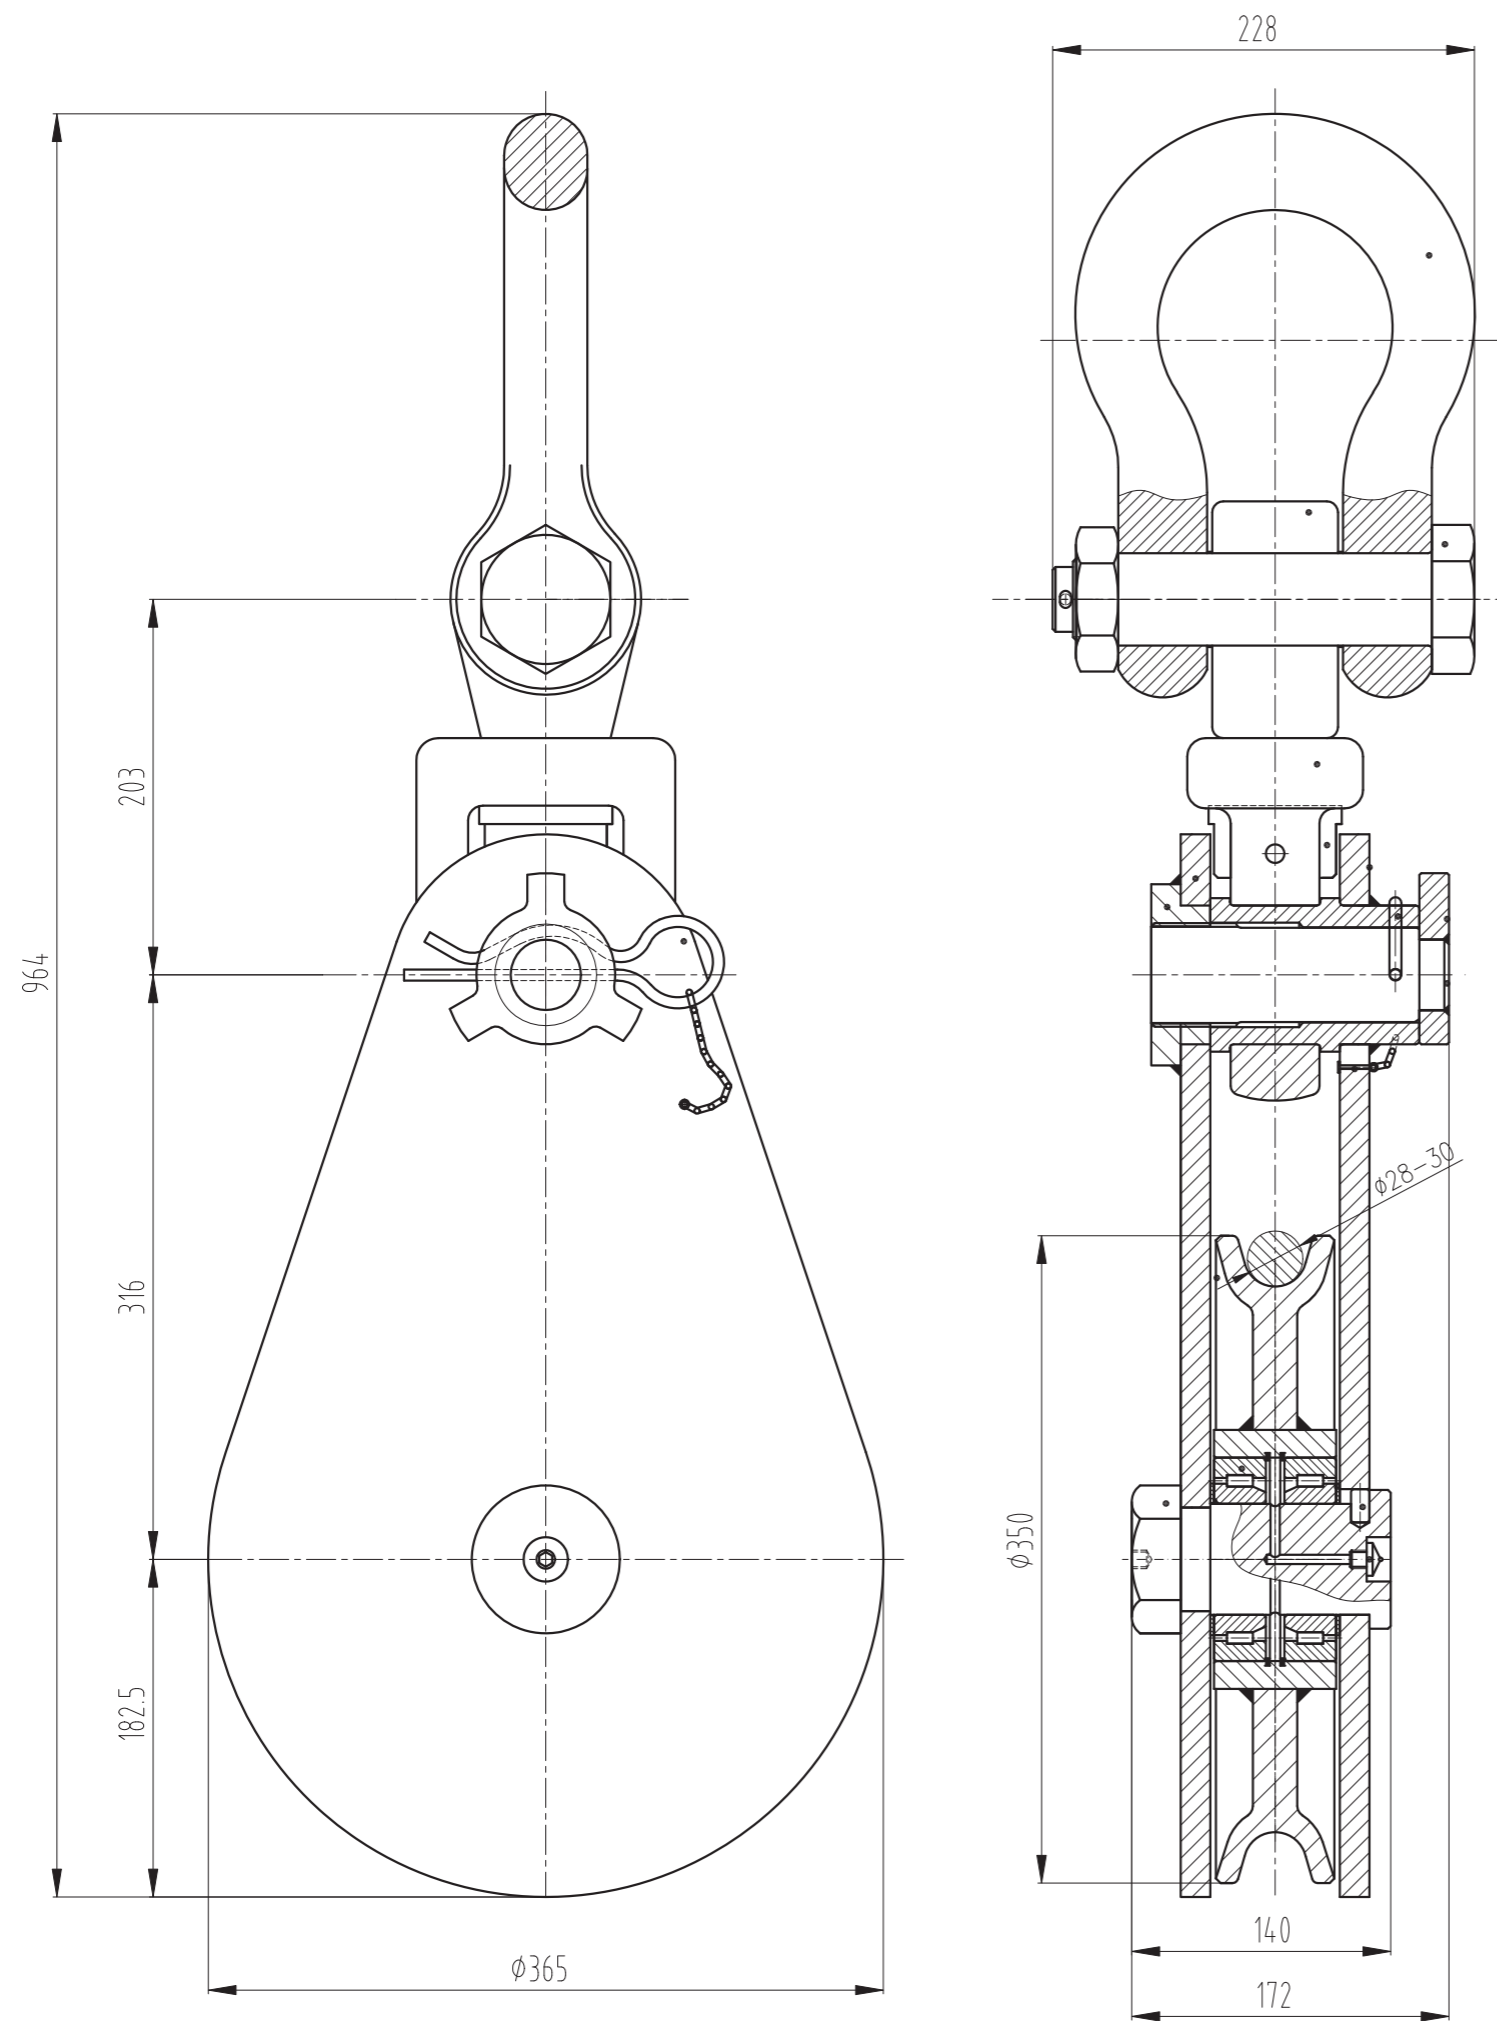

Snatch Block with Shackle Head

Code: 140104

WLL: 4t

Snatch Block with Hook Head

Code: 140504

WLL: 4t

Snatch Block with Hook Head

Code: 140106

WLL: 6t

Snatch Block with Hook Head

Code: 140108

WLL: 8t

Snatch Block with Shackle Head

Code: 140110

WLL: 10t

Snatch Block with Shackle Head

Code: 140112

WLL: 12t

Snatch Block with Shackle Head

Code: 140115

WLL: 15t

Snatch Block with Shackle Head

Code: 140122

WLL: 22t

Snatch Block with Shackle Head

Code: 140130

WLL: 30t

Snatch Block with Hook Head

Code: 140150

WLL: 50t