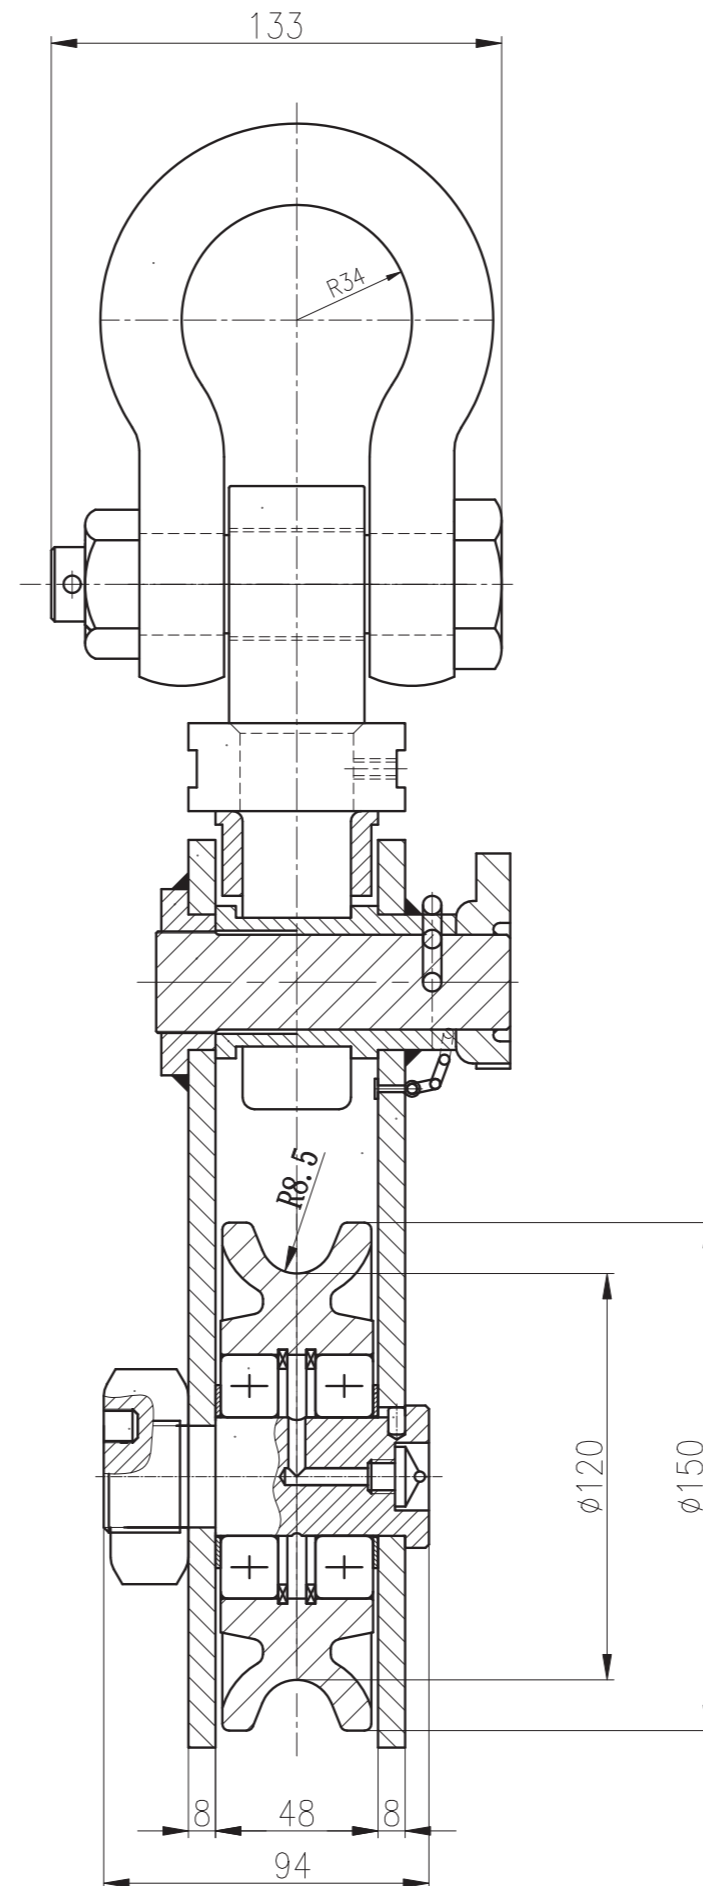

Snatch Block with Shackle Head

Code: 140104

WLL: 4t

Snatch Block with Hook Head

Code: 140504

WLL: 4t

Snatch Block with Hook Head

Code: 140106

WLL: 6t

Snatch Block with Hook Head

Code: 140108

WLL: 8t

Snatch Block with Shackle Head

Code: 140110

WLL: 10t

Snatch Block with Shackle Head

Code: 140112

WLL: 12t

Snatch Block with Shackle Head

Code: 140115

WLL: 15t

Snatch Block with Shackle Head

Code: 140122

WLL: 22t

Snatch Block with Shackle Head

Code: 140130

WLL: 30t

Snatch Block with Hook Head

Code: 140150

WLL: 50t