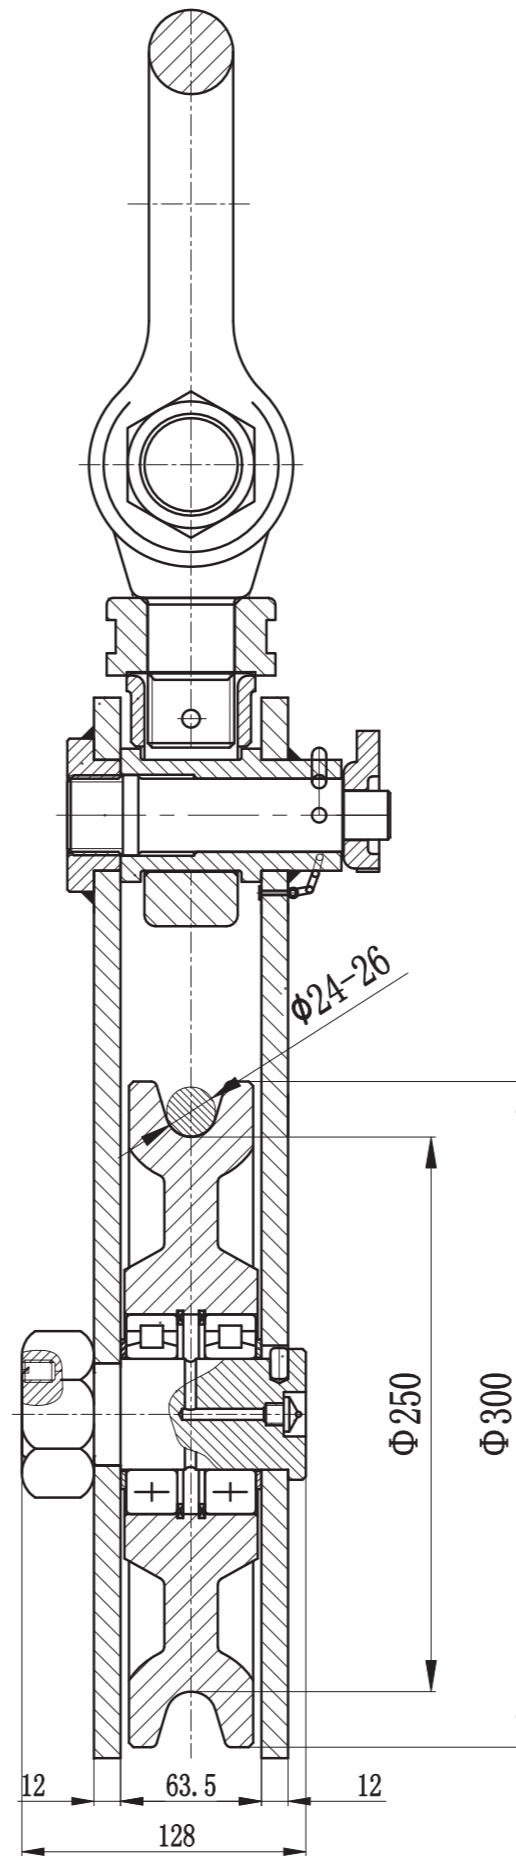

Snatch Block with Shackle Head

Code: 140104

WLL: 4t

Snatch Block with Hook Head

Code: 140504

WLL: 4t

Snatch Block with Hook Head

Code: 140106

WLL: 6t

Snatch Block with Hook Head

Code: 140108

WLL: 8t

Snatch Block with Shackle Head

Code: 140110

WLL: 10t

Snatch Block with Shackle Head

Code: 140112

WLL: 12t

Snatch Block with Shackle Head

Code: 140115

WLL: 15t

Snatch Block with Shackle Head

Code: 140122

WLL: 22t

Snatch Block with Shackle Head

Code: 140130

WLL: 30t

Snatch Block with Hook Head

Code: 140150

WLL: 50t