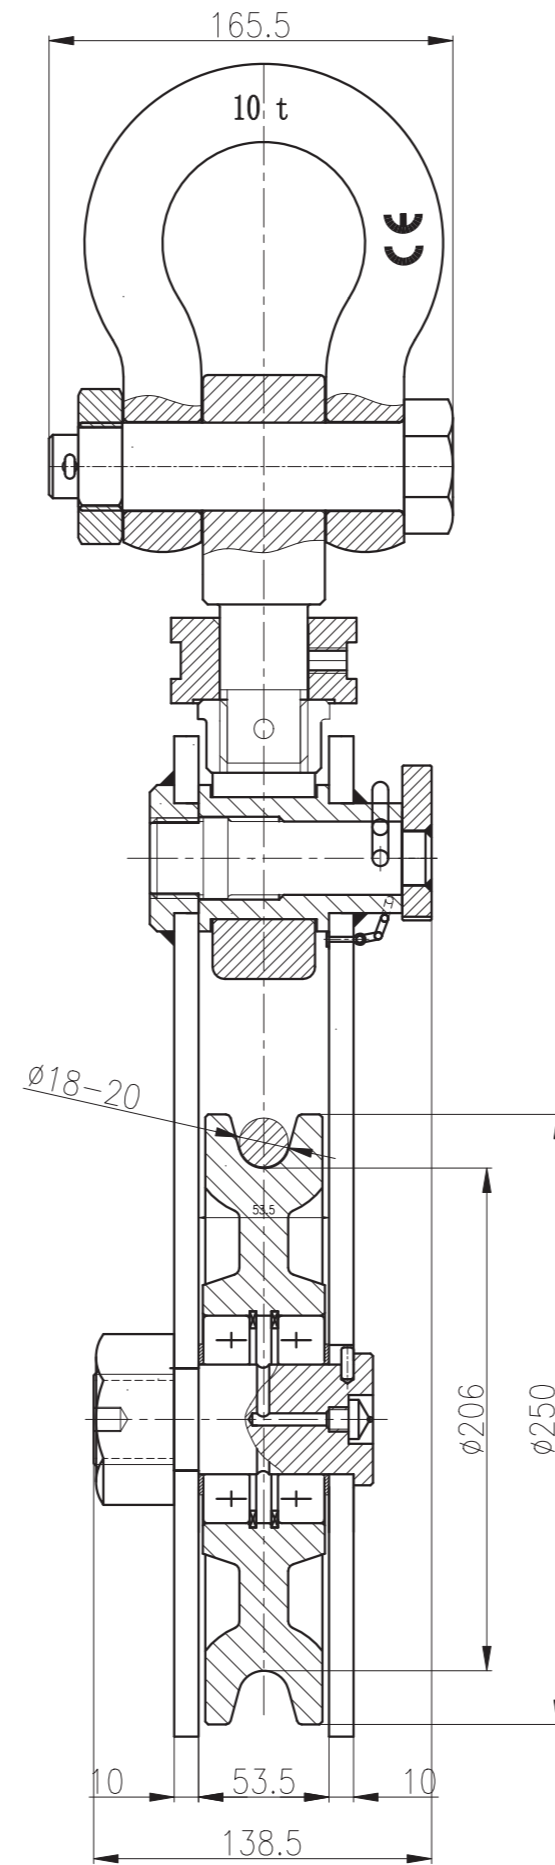

Snatch Block with Shackle Head

Code: 140104

WLL: 4t

Snatch Block with Hook Head

Code: 140504

WLL: 4t

Snatch Block with Hook Head

Code: 140106

WLL: 6t

Snatch Block with Hook Head

Code: 140108

WLL: 8t

Snatch Block with Shackle Head

Code: 140110

WLL: 10t

Snatch Block with Shackle Head

Code: 140112

WLL: 12t

Snatch Block with Shackle Head

Code: 140115

WLL: 15t

Snatch Block with Shackle Head

Code: 140122

WLL: 22t

Snatch Block with Shackle Head

Code: 140130

WLL: 30t

Snatch Block with Hook Head

Code: 140150

WLL: 50t