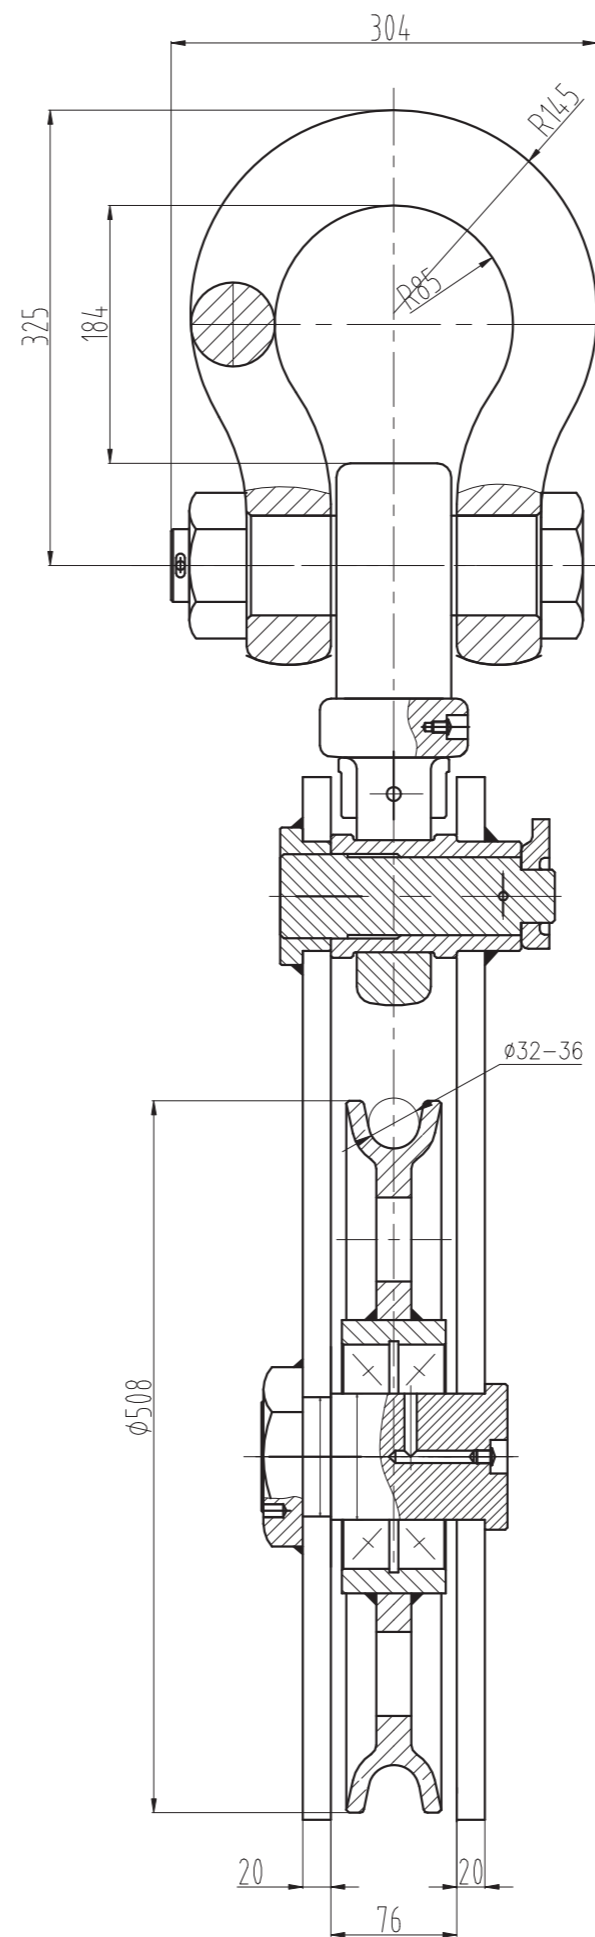

Snatch Block with Shackle Head

Code: 140104

WLL: 4t

Snatch Block with Hook Head

Code: 140504

WLL: 4t

Snatch Block with Hook Head

Code: 140106

WLL: 6t

Snatch Block with Hook Head

Code: 140108

WLL: 8t

Snatch Block with Shackle Head

Code: 140110

WLL: 10t

Snatch Block with Shackle Head

Code: 140112

WLL: 12t

Snatch Block with Shackle Head

Code: 140115

WLL: 15t

Snatch Block with Shackle Head

Code: 140122

WLL: 22t

Snatch Block with Shackle Head

Code: 140130

WLL: 30t

Snatch Block with Hook Head

Code: 140150

WLL: 50t