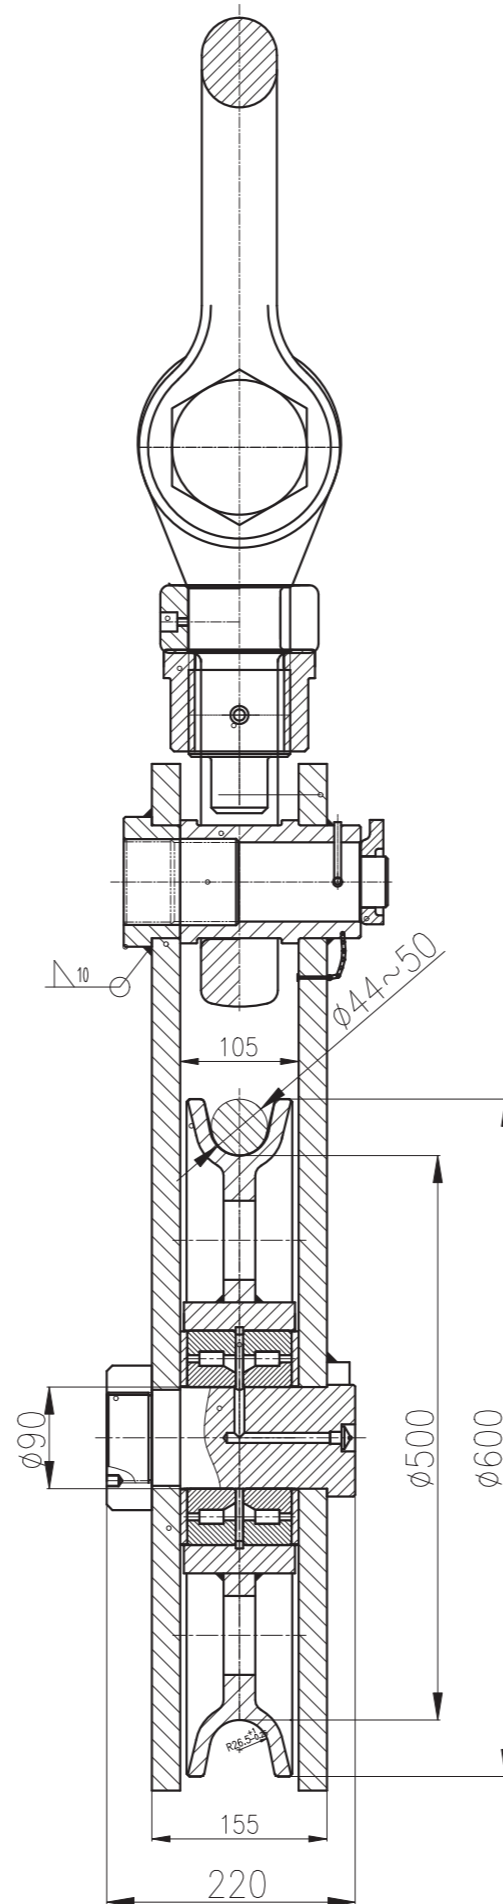

Snatch Block with Shackle Head

Code: 140104

WLL: 4t

Snatch Block with Hook Head

Code: 140504

WLL: 4t

Snatch Block with Hook Head

Code: 140106

WLL: 6t

Snatch Block with Hook Head

Code: 140108

WLL: 8t

Snatch Block with Shackle Head

Code: 140110

WLL: 10t

Snatch Block with Shackle Head

Code: 140112

WLL: 12t

Snatch Block with Shackle Head

Code: 140115

WLL: 15t

Snatch Block with Shackle Head

Code: 140122

WLL: 22t

Snatch Block with Shackle Head

Code: 140130

WLL: 30t

Snatch Block with Hook Head

Code: 140150

WLL: 50t