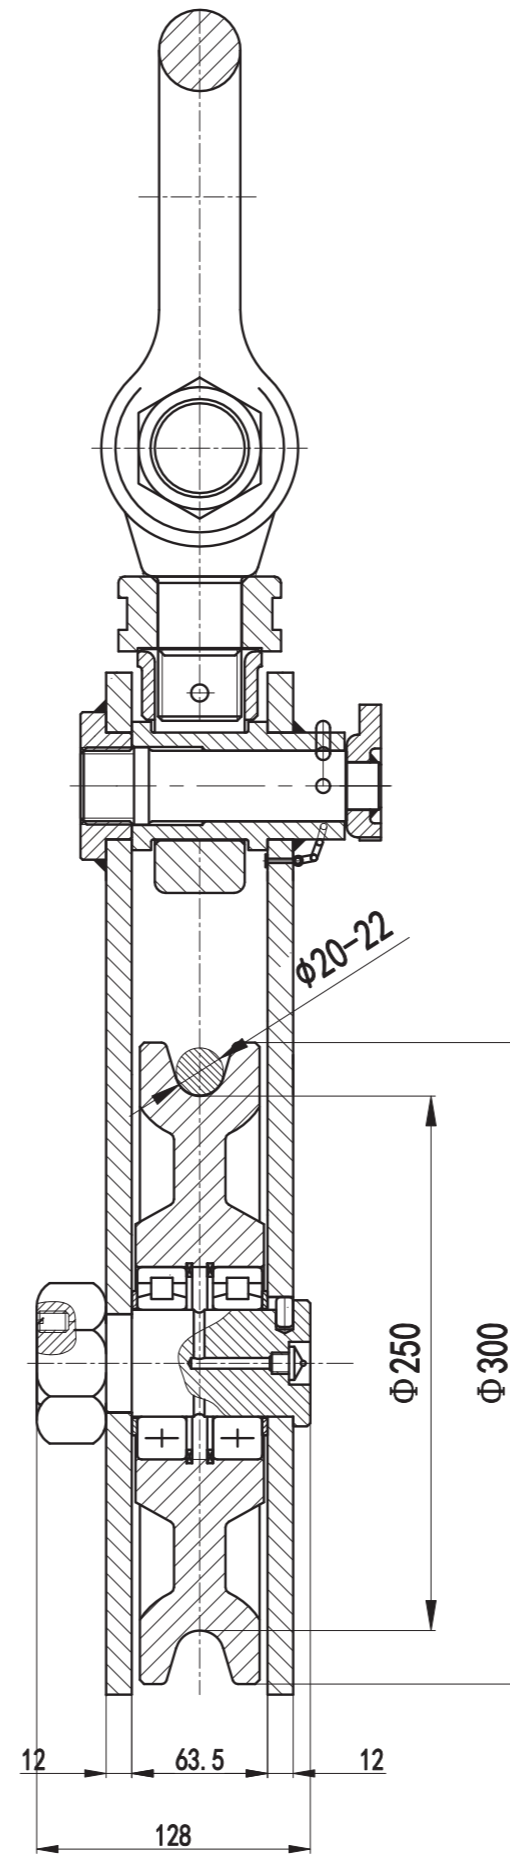

Snatch Block with Shackle Head

Code: 140104

WLL: 4t

Snatch Block with Hook Head

Code: 140504

WLL: 4t

Snatch Block with Hook Head

Code: 140106

WLL: 6t

Snatch Block with Hook Head

Code: 140108

WLL: 8t

Snatch Block with Shackle Head

Code: 140110

WLL: 10t

Snatch Block with Shackle Head

Code: 140112

WLL: 12t

Snatch Block with Shackle Head

Code: 140115

WLL: 15t

Snatch Block with Shackle Head

Code: 140122

WLL: 22t

Snatch Block with Shackle Head

Code: 140130

WLL: 30t

Snatch Block with Hook Head

Code: 140150

WLL: 50t