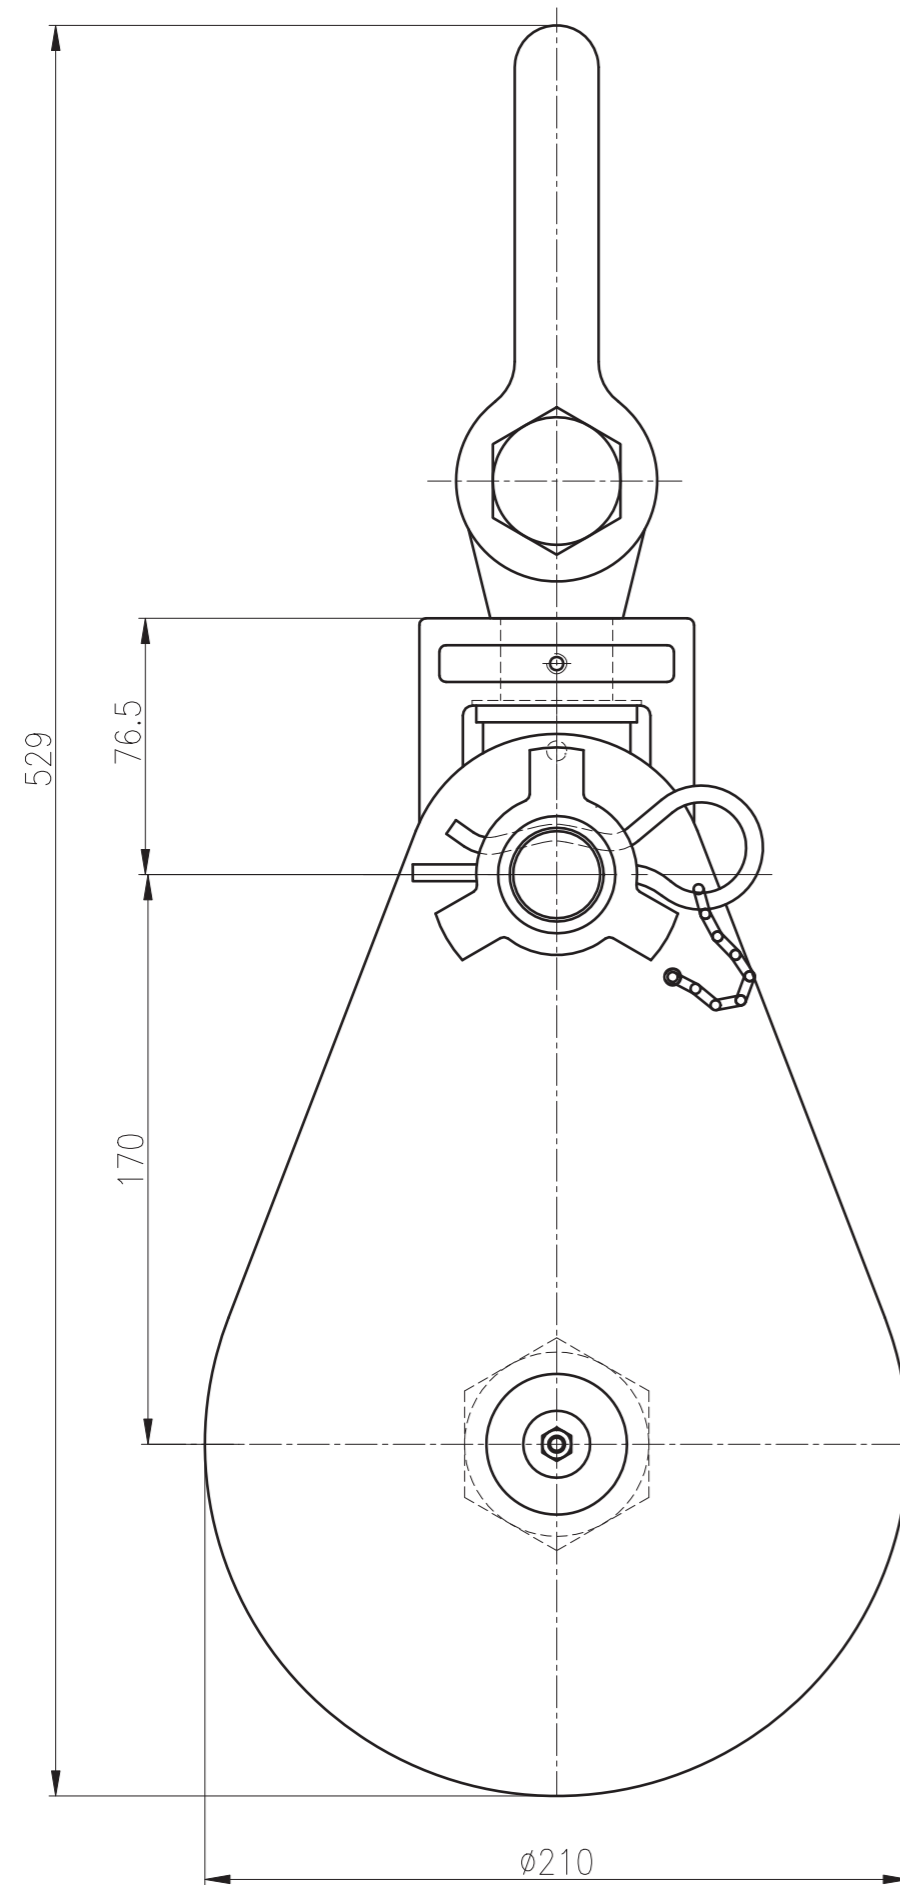

Snatch Block with Shackle Head

Code: 140104

WLL: 4t

Snatch Block with Hook Head

Code: 140504

WLL: 4t

Snatch Block with Hook Head

Code: 140106

WLL: 6t

Snatch Block with Hook Head

Code: 140108

WLL: 8t

Snatch Block with Shackle Head

Code: 140110

WLL: 10t

Snatch Block with Shackle Head

Code: 140112

WLL: 12t

Snatch Block with Shackle Head

Code: 140115

WLL: 15t

Snatch Block with Shackle Head

Code: 140122

WLL: 22t

Snatch Block with Shackle Head

Code: 140130

WLL: 30t

Snatch Block with Hook Head

Code: 140150

WLL: 50t