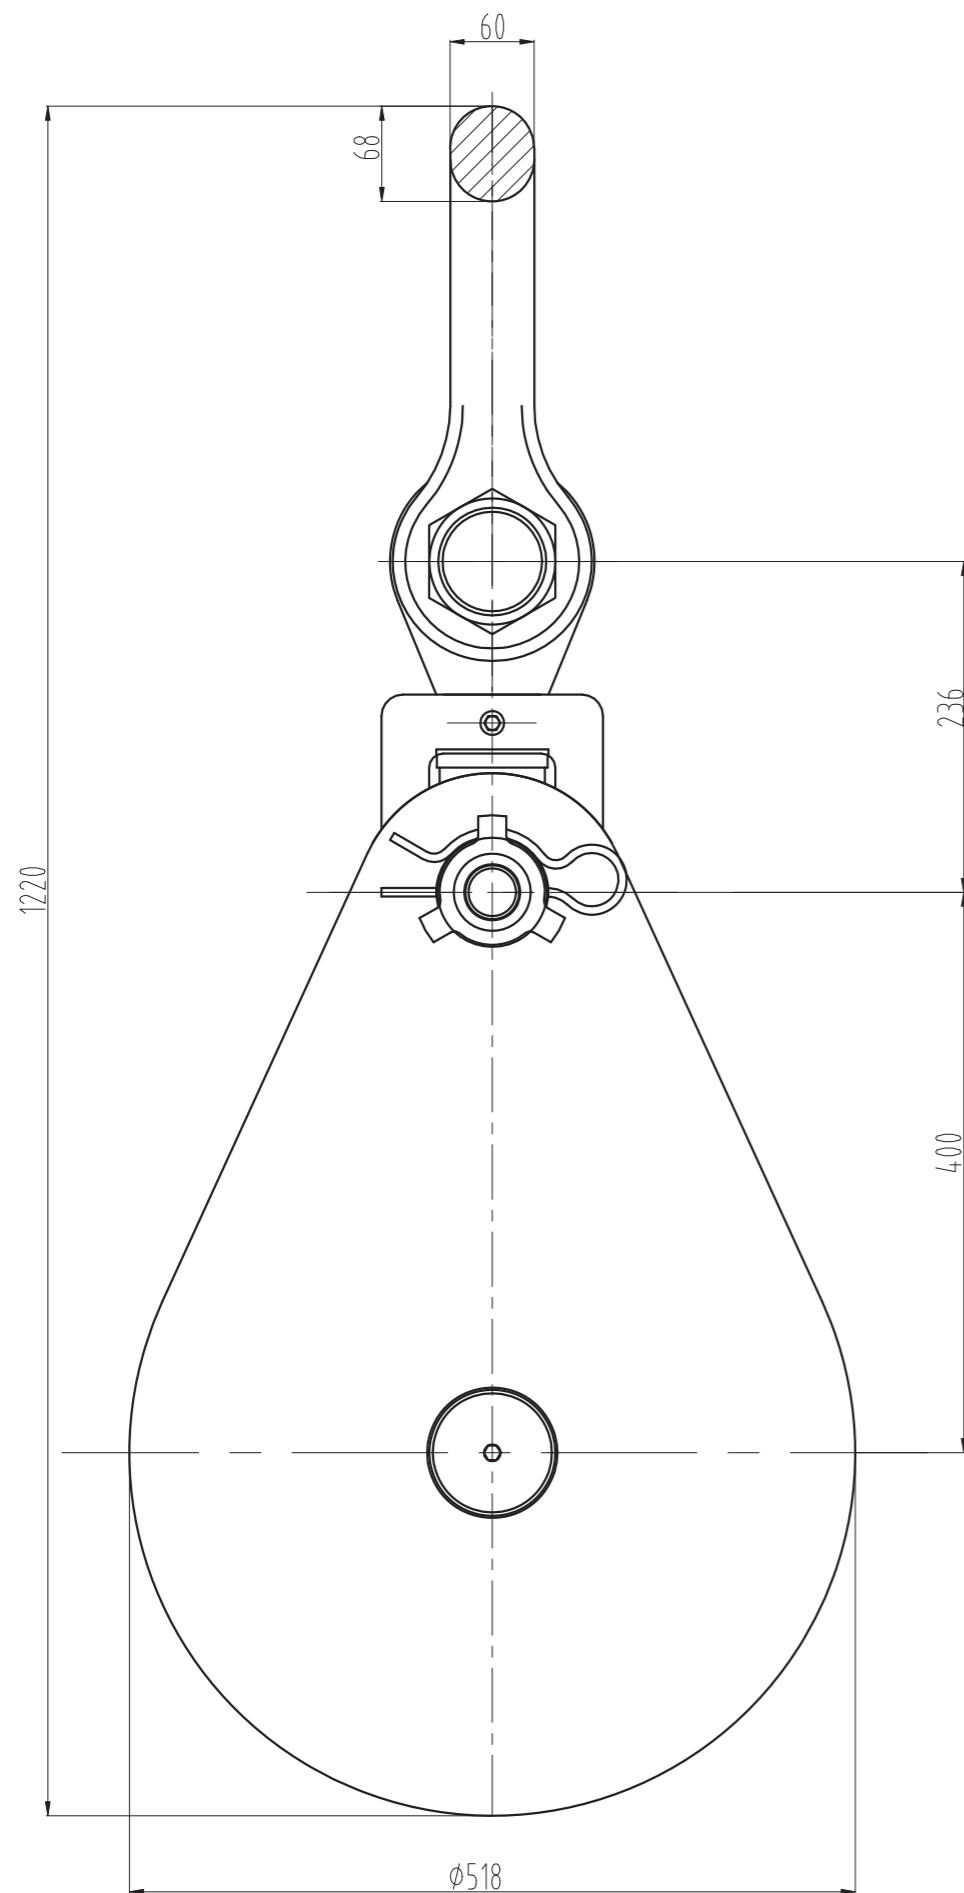

Snatch Block with Shackle Head

Code: 140104

WLL: 4t

Snatch Block with Hook Head

Code: 140504

WLL: 4t

Snatch Block with Hook Head

Code: 140106

WLL: 6t

Snatch Block with Hook Head

Code: 140108

WLL: 8t

Snatch Block with Shackle Head

Code: 140110

WLL: 10t

Snatch Block with Shackle Head

Code: 140112

WLL: 12t

Snatch Block with Shackle Head

Code: 140115

WLL: 15t

Snatch Block with Shackle Head

Code: 140122

WLL: 22t

Snatch Block with Shackle Head

Code: 140130

WLL: 30t

Snatch Block with Hook Head

Code: 140150

WLL: 50t