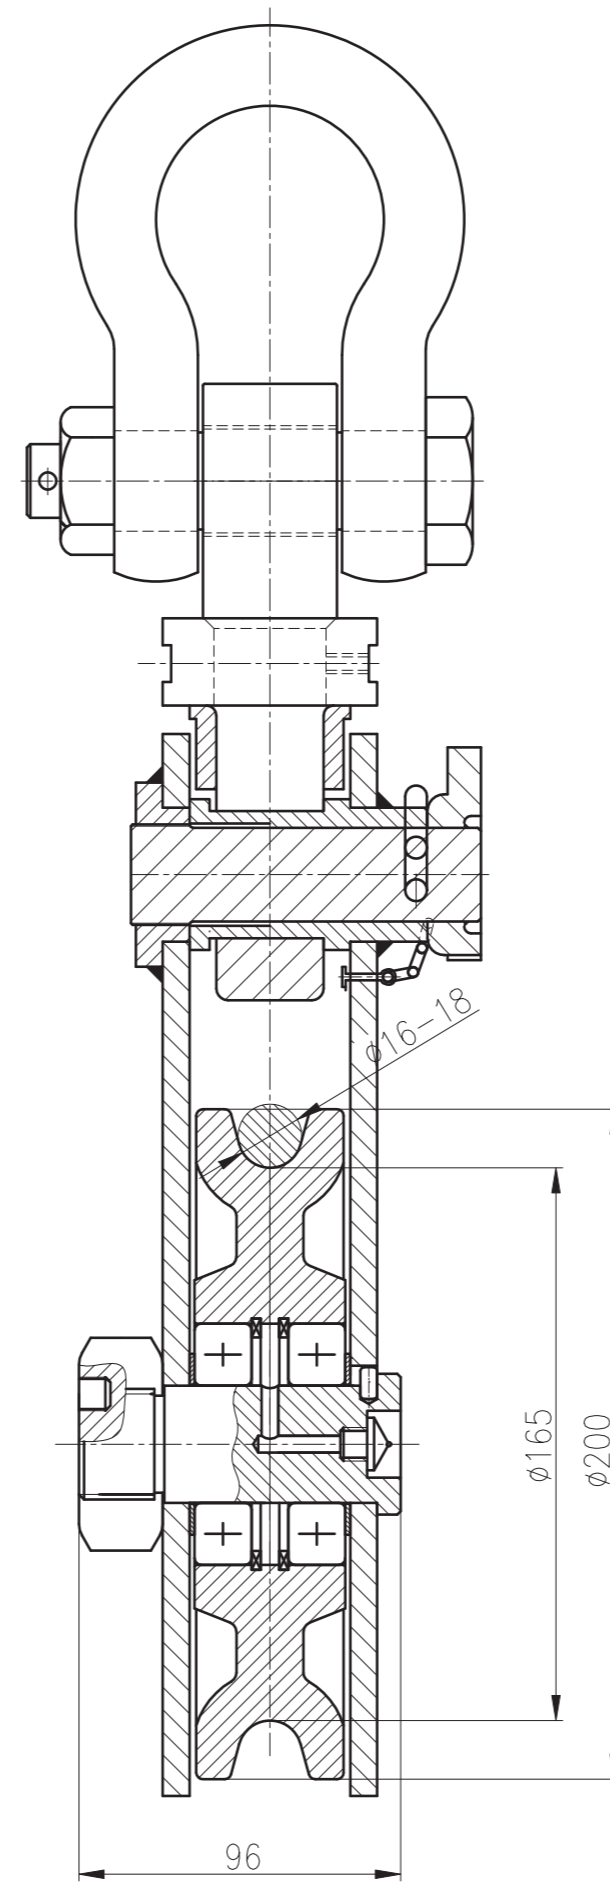

Snatch Block with Shackle Head

Code: 140104

WLL: 4t

Snatch Block with Hook Head

Code: 140504

WLL: 4t

Snatch Block with Hook Head

Code: 140106

WLL: 6t

Snatch Block with Hook Head

Code: 140108

WLL: 8t

Snatch Block with Shackle Head

Code: 140110

WLL: 10t

Snatch Block with Shackle Head

Code: 140112

WLL: 12t

Snatch Block with Shackle Head

Code: 140115

WLL: 15t

Snatch Block with Shackle Head

Code: 140122

WLL: 22t

Snatch Block with Shackle Head

Code: 140130

WLL: 30t

Snatch Block with Hook Head

Code: 140150

WLL: 50t