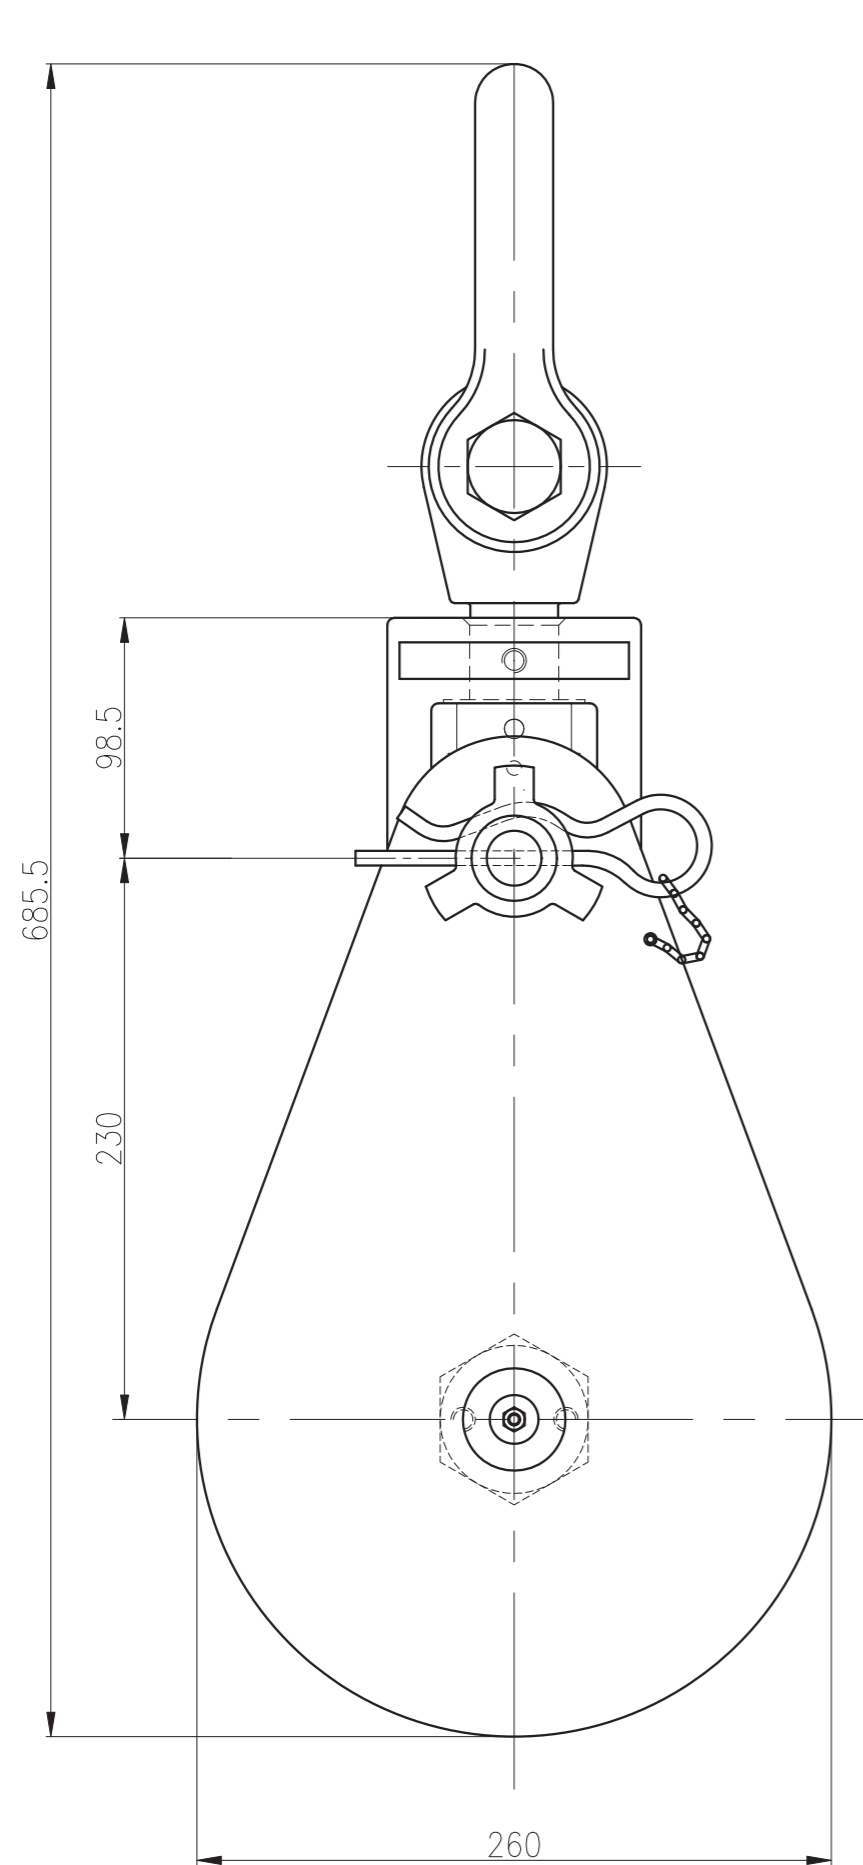

Snatch Block with Shackle Head

Code: 140104

WLL: 4t

Snatch Block with Hook Head

Code: 140504

WLL: 4t

Snatch Block with Hook Head

Code: 140106

WLL: 6t

Snatch Block with Hook Head

Code: 140108

WLL: 8t

Snatch Block with Shackle Head

Code: 140110

WLL: 10t

Snatch Block with Shackle Head

Code: 140112

WLL: 12t

Snatch Block with Shackle Head

Code: 140115

WLL: 15t

Snatch Block with Shackle Head

Code: 140122

WLL: 22t

Snatch Block with Shackle Head

Code: 140130

WLL: 30t

Snatch Block with Hook Head

Code: 140150

WLL: 50t