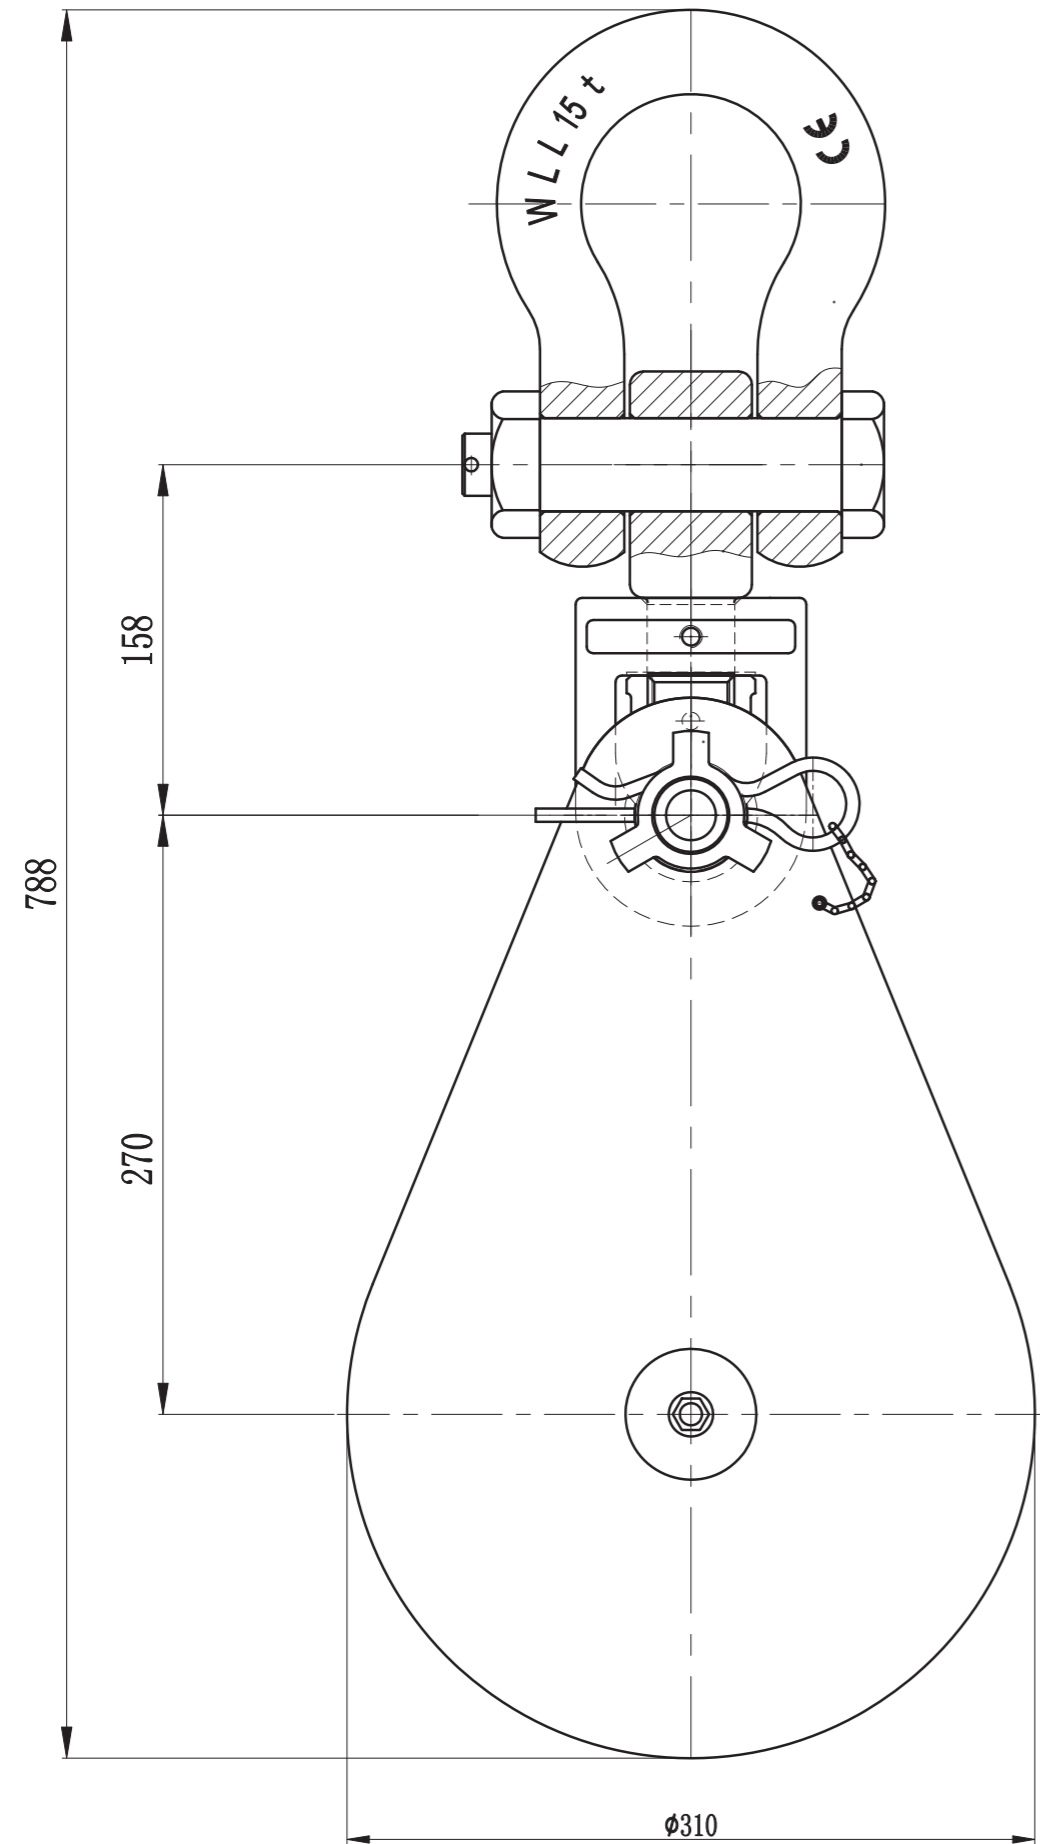

Snatch Block with Shackle Head

Code: 140104

WLL: 4t

Snatch Block with Hook Head

Code: 140504

WLL: 4t

Snatch Block with Hook Head

Code: 140106

WLL: 6t

Snatch Block with Hook Head

Code: 140108

WLL: 8t

Snatch Block with Shackle Head

Code: 140110

WLL: 10t

Snatch Block with Shackle Head

Code: 140112

WLL: 12t

Snatch Block with Shackle Head

Code: 140115

WLL: 15t

Snatch Block with Shackle Head

Code: 140122

WLL: 22t

Snatch Block with Shackle Head

Code: 140130

WLL: 30t

Snatch Block with Hook Head

Code: 140150

WLL: 50t