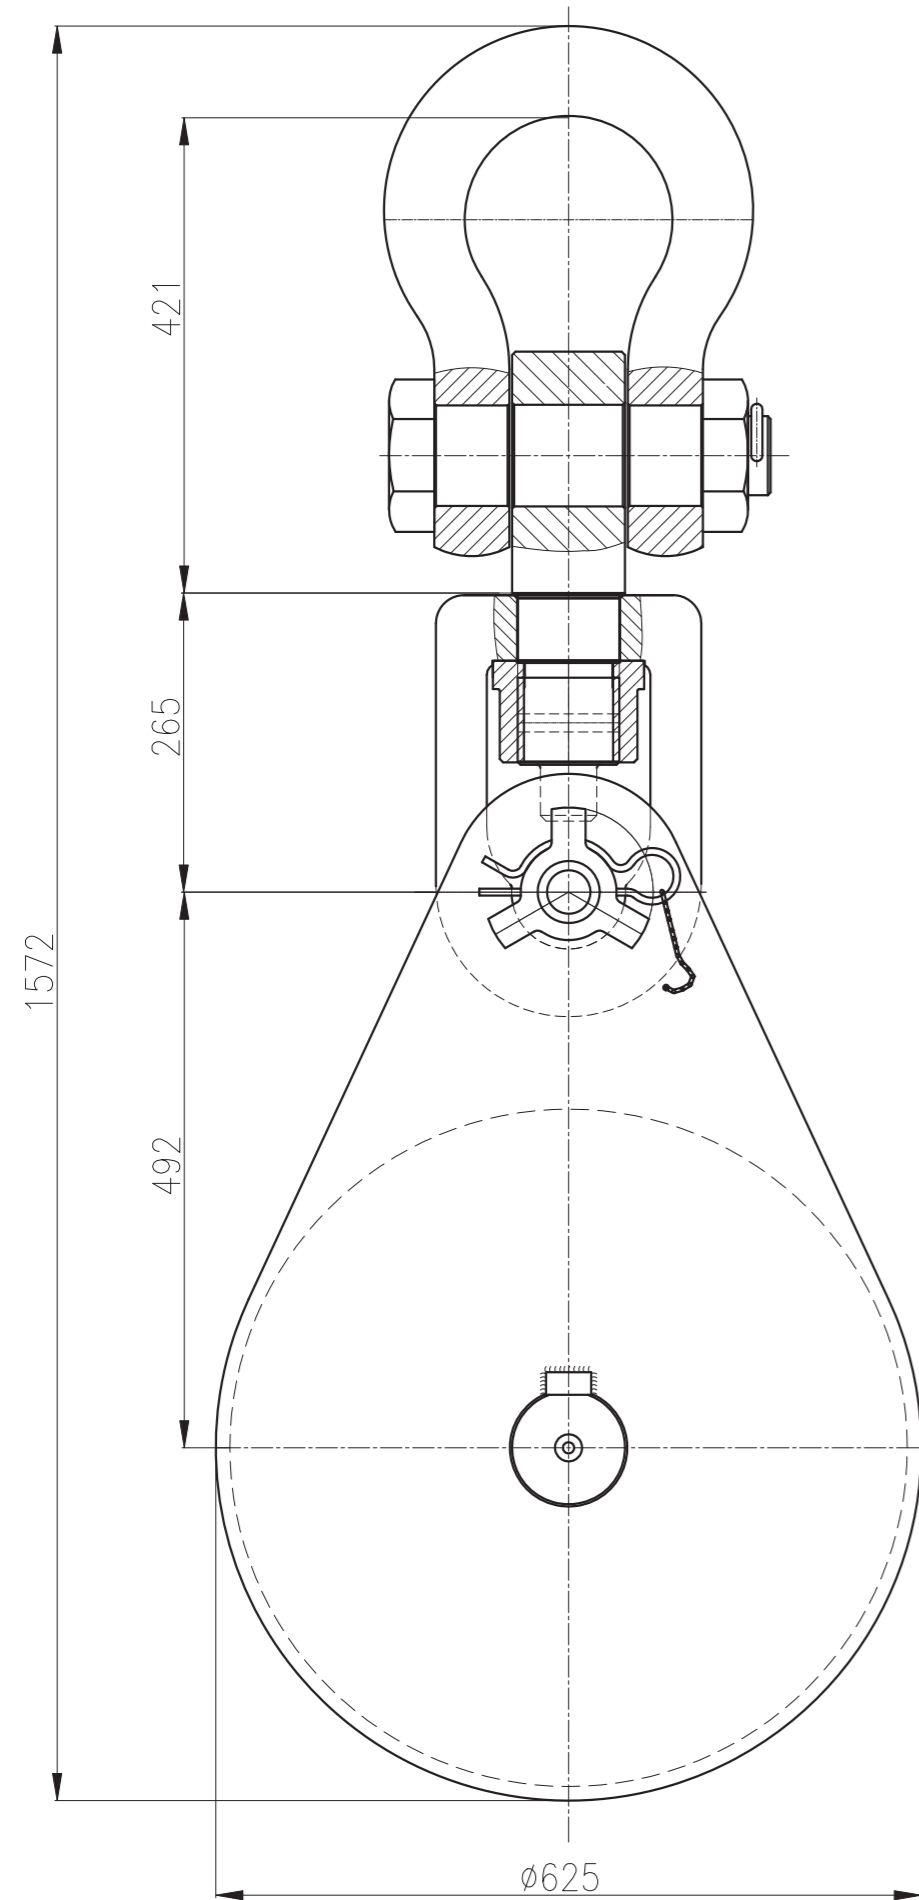

Snatch Block with Shackle Head

Code: 140104

WLL: 4t

Snatch Block with Hook Head

Code: 140504

WLL: 4t

Snatch Block with Hook Head

Code: 140106

WLL: 6t

Snatch Block with Hook Head

Code: 140108

WLL: 8t

Snatch Block with Shackle Head

Code: 140110

WLL: 10t

Snatch Block with Shackle Head

Code: 140112

WLL: 12t

Snatch Block with Shackle Head

Code: 140115

WLL: 15t

Snatch Block with Shackle Head

Code: 140122

WLL: 22t

Snatch Block with Shackle Head

Code: 140130

WLL: 30t

Snatch Block with Hook Head

Code: 140150

WLL: 50t