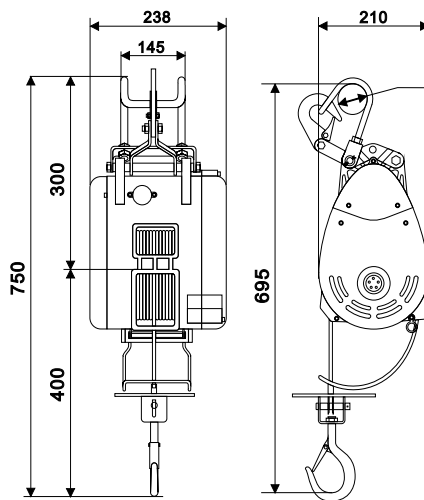

## Toho Compact Wire Rope Builders Hoist

Specifically designed to hang from scaffold tubing to lift materials to and from different levels on a building site.  
Available in 250kg, 360kg & 500kg models

**IP Rating**  
Hoist: IP44  
Corded  
Control: IP65

- 30 mtr lift
- auto stop feature
- heavy duty construction
- scaffolding safety latch
- 240 volt 3 pin plug power supply

• 7mtr pendant length

THB250

THB360 & THB500

Optional remote control units available  
the remote control distance ( no shielding) is 70m.

Part No.	Rated Capacity	Motor	Duty Cycle	Rope Dia	Lifting Speed	Power Supply	Insulation Class	Weight (Kg)	Lift (Mtr)	Optional Remote Control
TBH250	250	1500W	25%	5mm	19m/min	220-240V	F	22	30	TBH-RP-250
TBH360	360	1600W	25%	5mm	13m/min	220-240V	F	26	30	TBH-RP-360
TBH500	500	1600W	25%	6mm	13m/min	220-240V	F	30	30	TBH-RP-500

**IP Rating**  
Remote  
Control: IP55