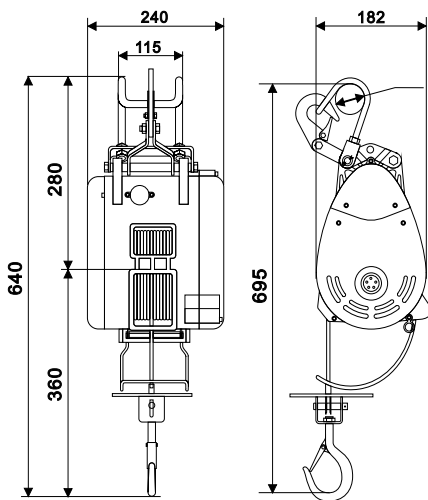

## Toho Compact Wire Rope Builders Hoist

Specifically designed to hang from scaffold tubing to lift materials to and from different levels on a building site.  
Available in 250kg, 360kg & 500kg models

**IP Rating**  
Hoist: IP44  
Corded  
Control: IP65

- 30 mtr lift
- auto stop feature
- heavy duty construction
- scaffolding safety latch
- 240 volt 3 pin plug power supply

• 7mtr pendant length

THB250

THB360 & THB500

Optional remote control units available  
the remote control distance ( no shielding) is 70m.

Part No.	Rated Capacity	Motor	Duty Cycle	Rope Dia	Lifting Speed	Power Supply	Insulation Class	Weight (Kg)	Lift (Mtr)	Optional Remote Control
TBH250	250	1500W	25%	5mm	19m/min	220-240V	F	22	30	TBH-RP-250
TBH360	360	1600W	25%	5mm	13m/min	220-240V	F	26	30	TBH-RP-360
TBH500	500	1600W	25%	6mm	13m/min	220-240V	F	30	30	TBH-RP-500

**IP Rating**  
Remote  
Control: IP55